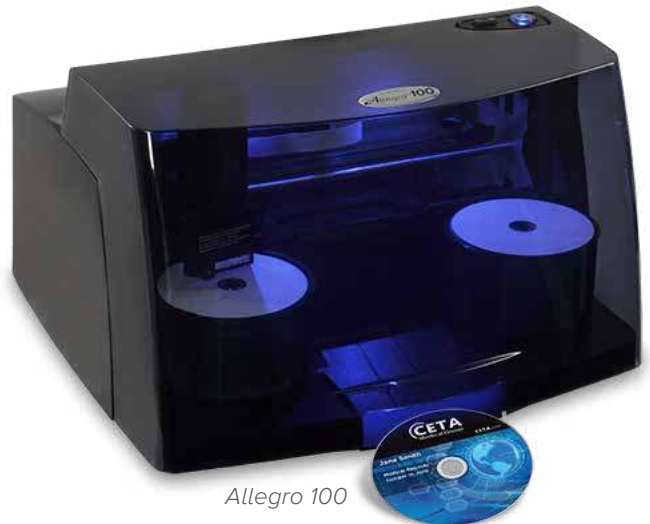

Rimage Software Suite offers the strongest, most fully-featured Application Program Interface (API) on the market. Interconnect with any software program through strong networking capabilities, two-way program-to-program communication, and a full API feature set. Existing Rimage software integrations can get started with an Allegro system right away.

Features

- 20 (Allegro 20) or 100 (Allegro 100) disc capacity
- External disc output allowing both bins to be utilized for input (Allegro 100 only)
- One (Allegro 20) or two (Allegro 100) CD/DVD recorders (Blu-ray optional)
- Rimage Software Suite (RSS)
- Color inkjet printing at up to 4800 dpi
- All-in-one ink cartridge for ease of use
- USB 3.0 connectivity for high speed data transfer
- Internal lighting for status communication